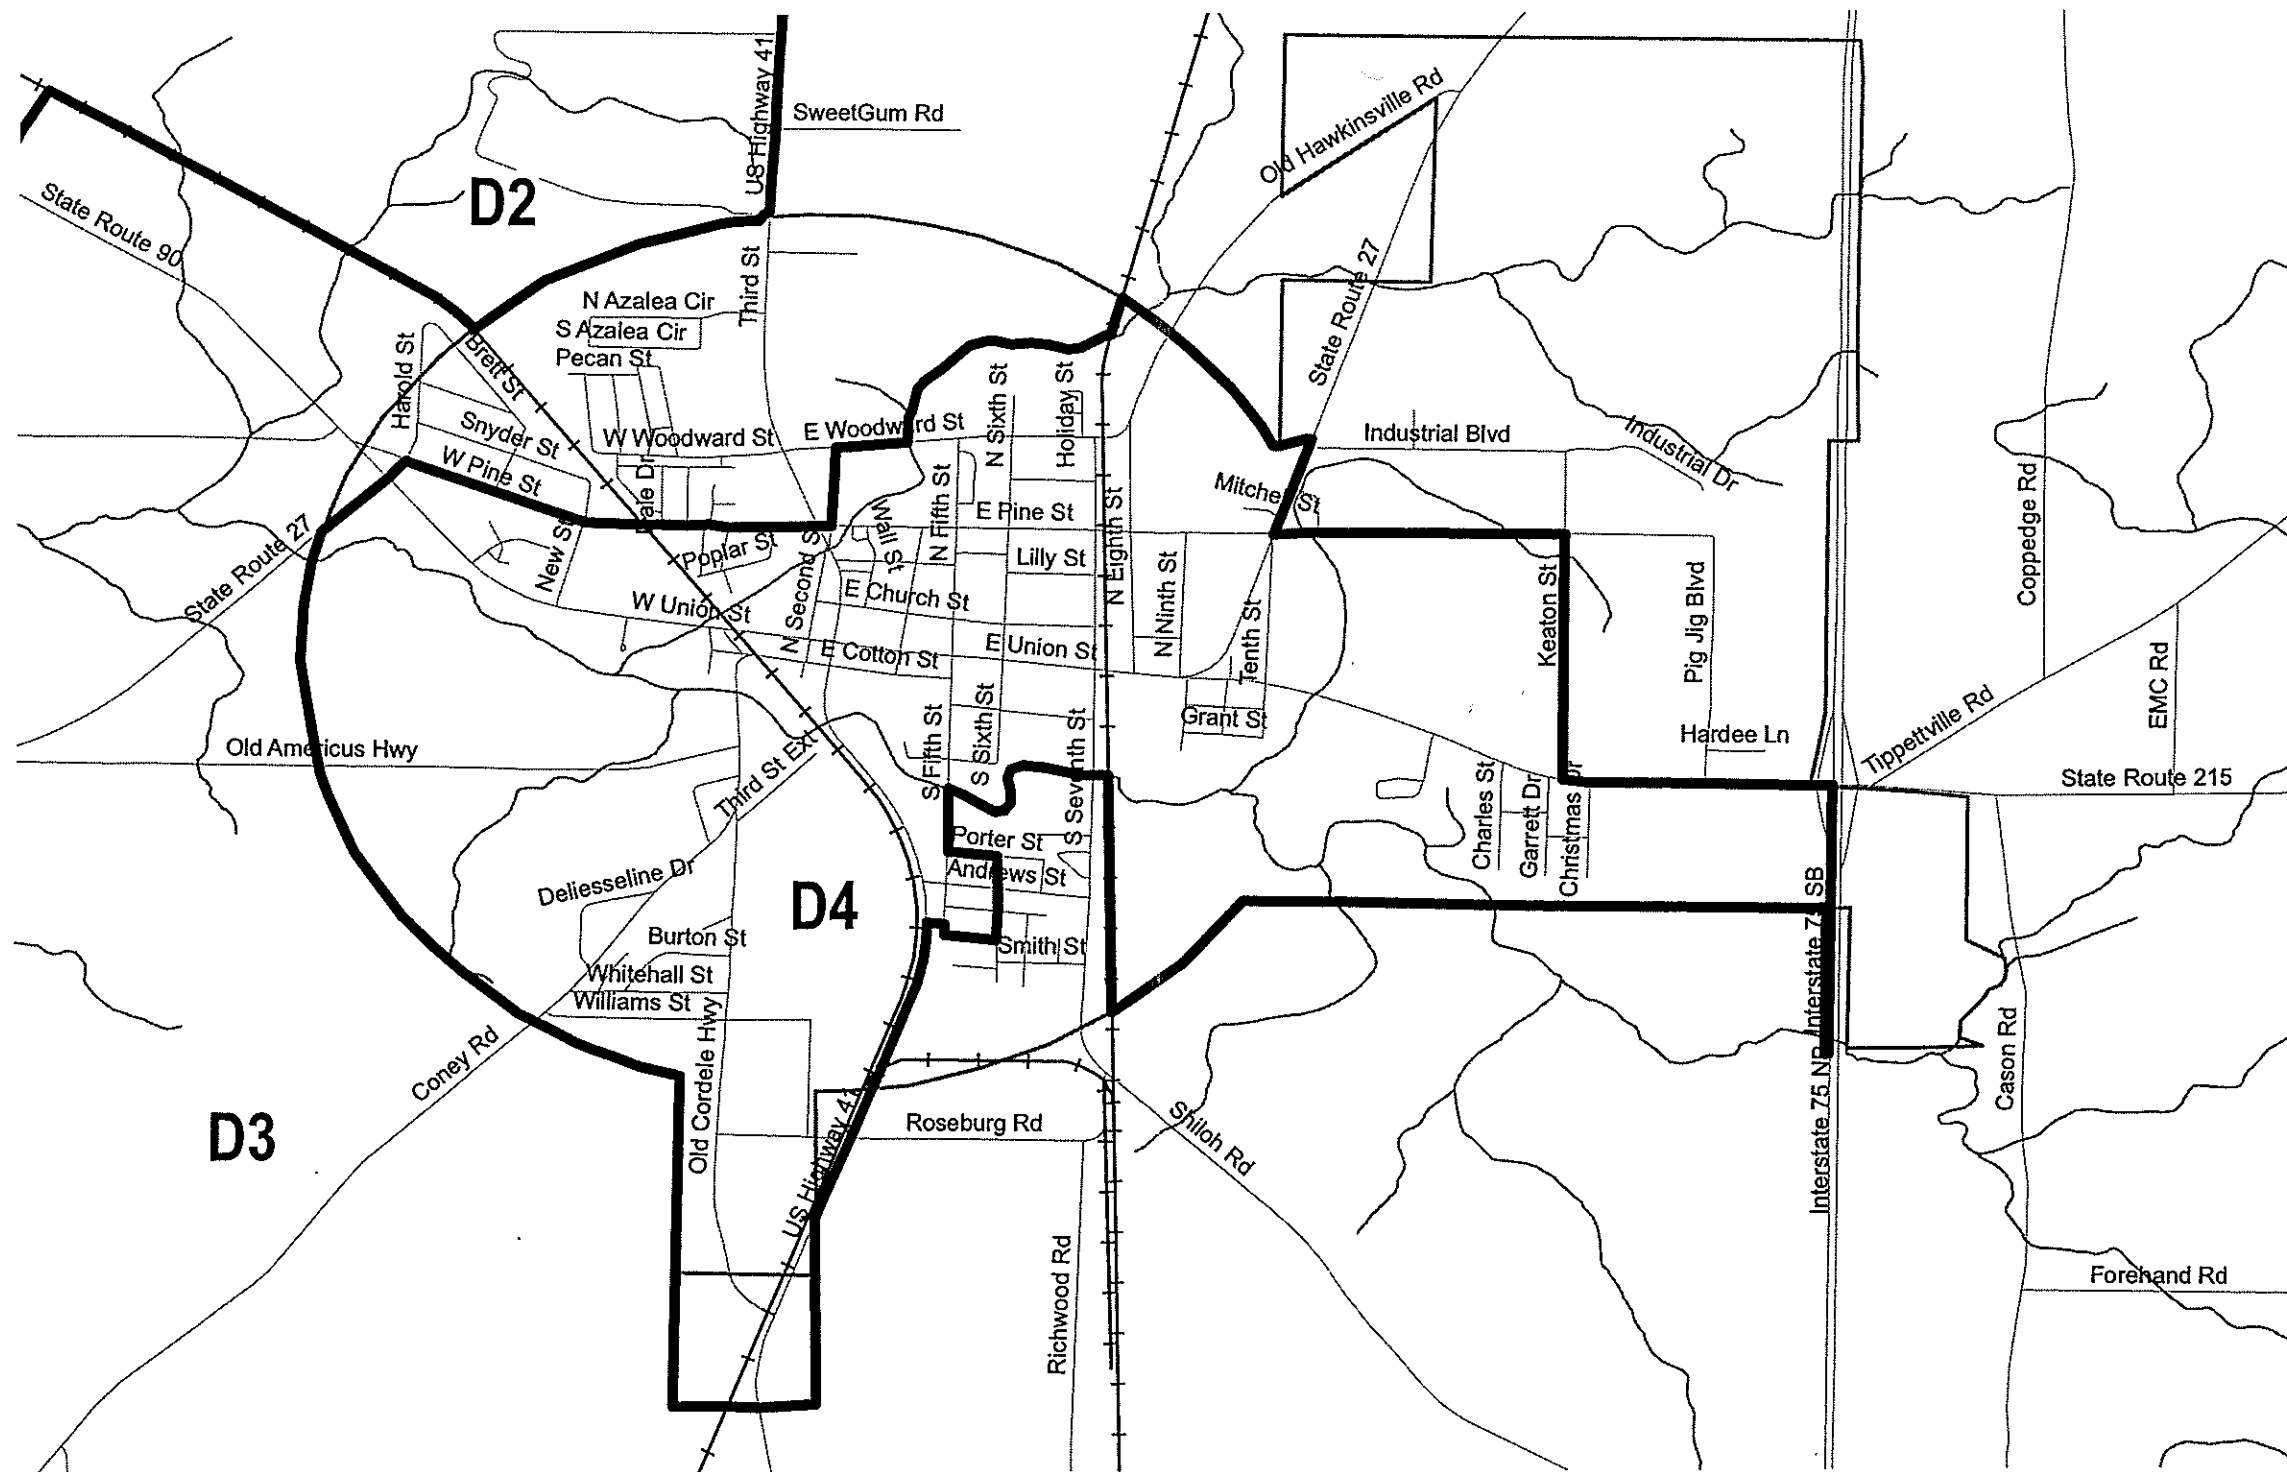

Dooly County Proposed Boundaries

Census 2010 Population Data by District

	Total Population	Deviation	Percentage	White	%White	Black	%Black
Distirct1	2569	-62	-2.4	912	35	1527	59
Distirct2	2617	-14	-0.5	1925	74	608	23
Distirct3	2665	34	1.3	1341	50	1225	46
Distirct4	2665	34	1.3	781	29	1700	64
Distirct5	2637	6	0.2	1178	45	1314	50

Optimal Populaton=2631

8-8-2011

Dooly County Proposed Boundaries

Census 2010 Population Data by District

	Total Population	Deviation	Percentage	White	%White	Black	%Black
District1	2569	-62	-2.4	912	35	1527	59
District2	2617	-14	-0.5	1925	74	608	23
District3	2665	34	1.3	1341	50	1225	46
District4	2665	34	1.3	781	29	1700	64
District5	2637	6	0.2	1178	45	1314	50

Optimal Populaton=2631